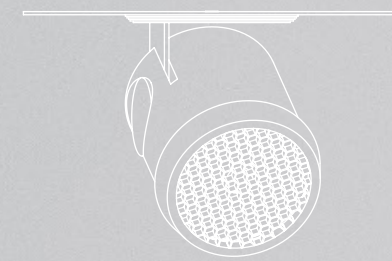

FS001 - (Stainless Steel)

DESCRIPTION

- KIT MOUNTED FIXTURE
- INDOOR USE
- DIRECTIONAL

MATERIAL / FINISH

- STAINLESS STEEL / BRUSHED

ELECTRICAL

- A/C MAINS POWER SUPPLY

BULB