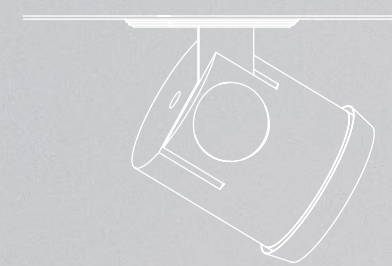

FS001 - (Stainless Steel)

DESCRIPTION

- KIT MOUNTED FIXTURE
- INDOOR USE
- DIRECTIONAL

MATERIAL / FINISH

- STAINLESS STEEL / BRUSHED

ELECTRICAL

- A/C MAINS POWER SUPPLY

BULB